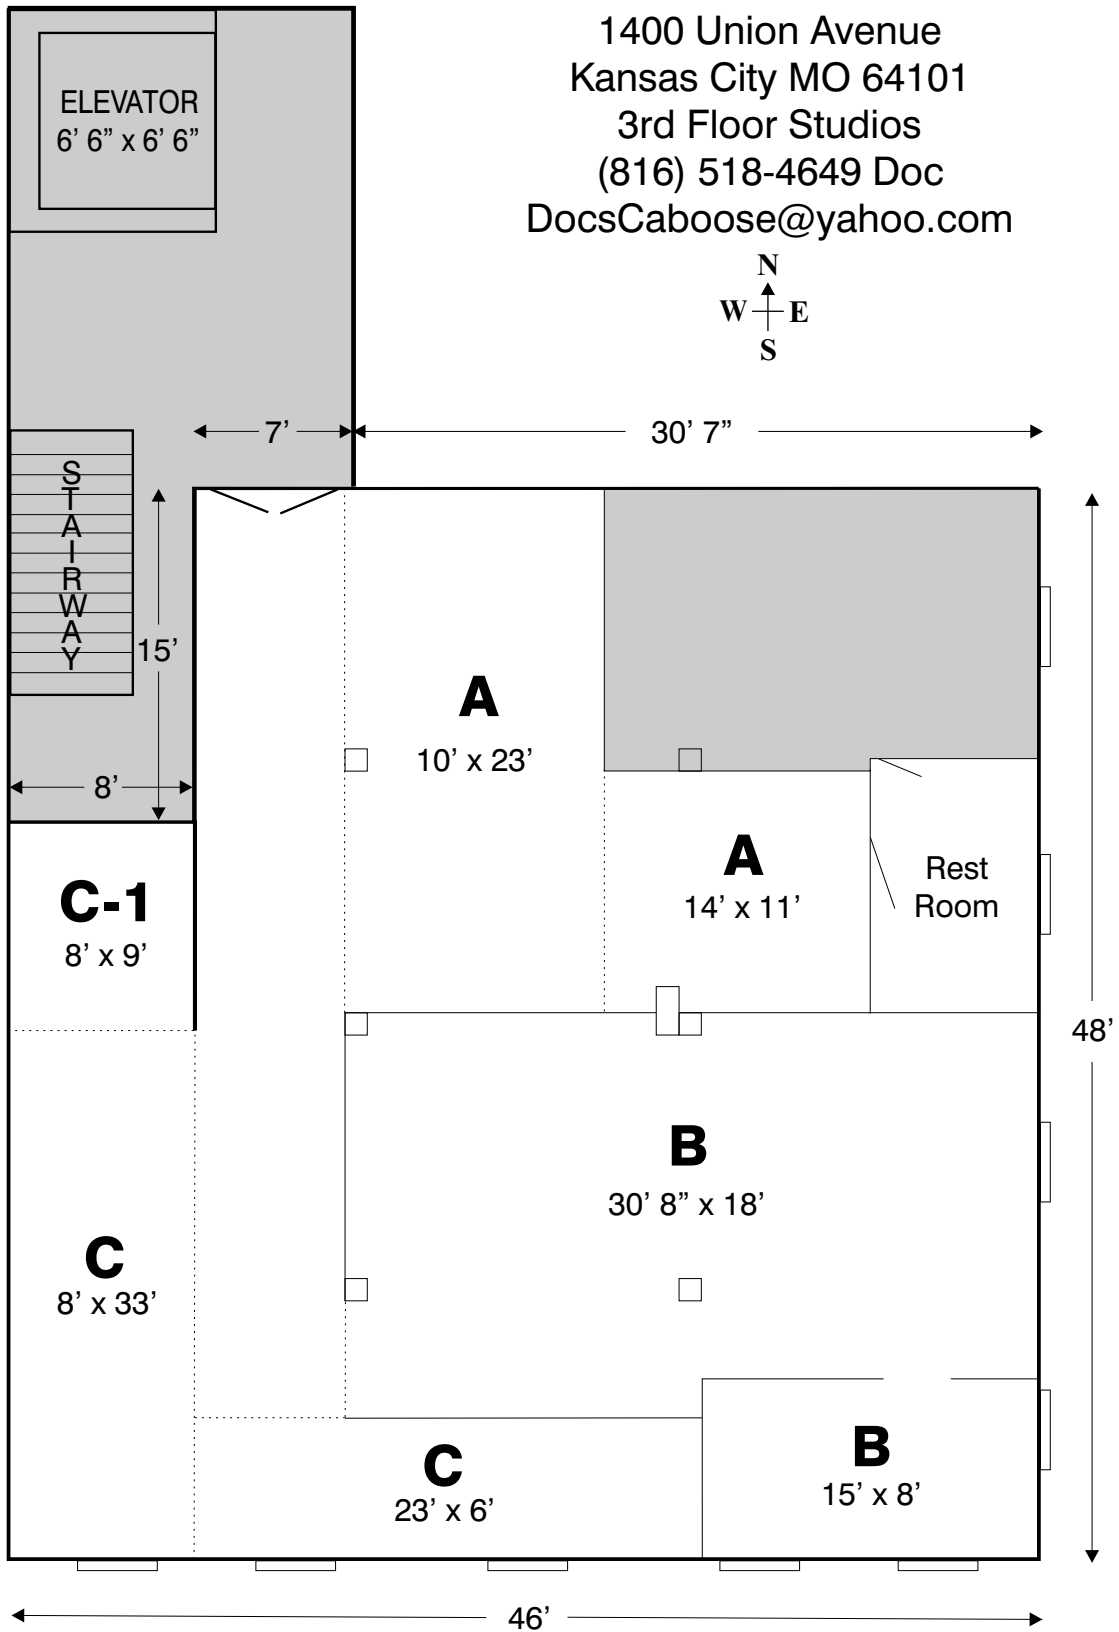

1400 Union Avenue  
Kansas City MO 64101  
3rd Floor Studios  
(816) 518-4649 Doc  
DocsCaboose@yahoo.com

Section A is approximately 385 square feet. \$300/mo  
Section B is approximately 640 square feet. \$500/mo  
Section C is approximately 475 square feet. \$350/mo